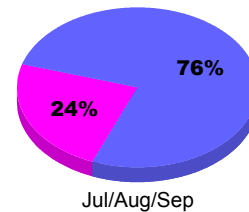

YTD Status Quo Clubs 2012-2013

Status Quo Clubs Compared to Status Quo Members

Legend: Status Quo Clubs (Cyan), Total Status Quo Members (Green)

MEMBERSHIP

**Membership Results
2012-2013**

**Membership
2011-2012**

Month	Net Memb Goal	Actual New Memb	Actual Dropped Memb	Gain/Loss of Memb	Gain/Loss of Memb
Jul/Aug/Sep		0	-1	-1	1
Totals		0	-1	-1	1

Membership Results 2012-2013

Goal, New, Dropped, Gain/Loss

Legend: Goal (Cyan), Actual (Green), Dropped (Yellow), Gain Loss (Magenta)

Comparison of Membership Gain/Loss

Current Year Compared to the Previous Year

Legend: Current Year (Cyan), Previous Year (Green)

Gender Comparison 2012-2013

Jul/Aug/Sep

Legend: Male (Blue), Female (Magenta)