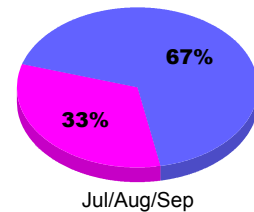

Membership Results
2012-2013

Membership
2011-2012

Month	Net Memb Goal	Actual New Memb	Actual Dropped Memb	Gain/Loss of Memb	Gain/Loss of Memb
Jul/Aug/Sep		68	-87	-19	-18
Totals		68	-87	-19	-18

Membership Results 2012-2013

Goal, New, Dropped, Gain/Loss

Comparison of Membership Gain/Loss

Current Year Compared to the Previous Year

Gender Comparison 2012-2013

Jul/Aug/Sep

Male Female

2012-2013 GMT Reports for District (or Undistricted) **District 201N5 NORFOLK**

GMT: **John Douglas William Muller**

Location: **NORFOLK ISLAND**

GMT CA: **7**

CLUBS

**Club Results
2012-2013**

**Clubs
2011-2012**

Month	New Club Goal	Actual New Clubs	Actual Dropped Clubs	Gain/Loss of Clubs	Gain/Loss of Clubs
Jul/Aug/Sep		0	0	0	0
Totals		0	0	0	0