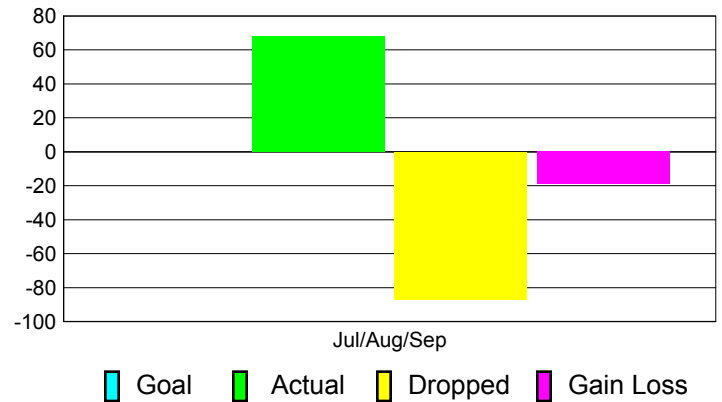

Membership Results 2012-2013

Goal, New, Dropped, Gain/Loss

Comparison of Membership Gain/Loss

Current Year Compared to the Previous Year